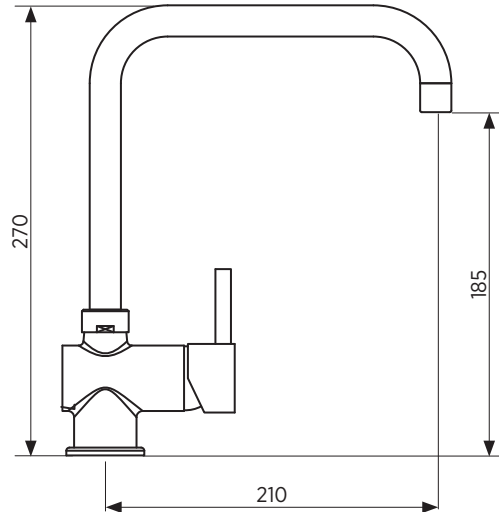

VERSO 210 SINK MIXER

CHROME FINISH

Swivel sink mixer

The Verso Series of tapware presents a sleek cylindrical design with fine lever handle. The sleek styling will complement classic and contemporary spaces.

ORDER CODE	191729	Verso 210 sink mixer	[old code: SMT-210K]
WELS	5 star rating, 6.0L/min (T25645)		
HANDLE	Lever handle		
TAPHOLE	35 mm		
CARTRIDGE	Ceramic cartridge		
MATERIAL	Chrome plated solid brass construction		
OTHER	Hot and cold indicators		